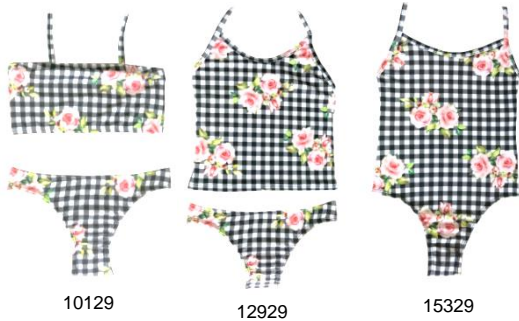

315 W. 3<sup>RD</sup> ST #801, LONG BEACH, CA 90802  
 (310)399-2503  
 cruzkidsinc@aol.com

<b>BUTTERFLIES: AQUA #27</b>		<b>2-4T</b>	<b>4-6X</b>	<b>7-16</b>
10127	BANDEAU BIKINI	\$22.00	\$22.00	\$23.00
12927	TANKINI	\$23.50	\$23.50	\$24.50
15327	TANK	\$22.00	\$22.00	\$23.00

<b>ROSE GINGHAM: BLACK #29</b>		<b>2-4T</b>	<b>4-6X</b>	<b>7-16</b>
10129	BANDEAU BIKINI	\$22.00	\$22.00	\$23.00
12929	TANKINI	\$23.50	\$23.50	\$24.50
15329	TANK	\$22.00	\$22.00	\$23.00

<b>HOT DYE: PINK #26</b>		<b>2-4T</b>	<b>4-6X</b>	<b>7-16</b>
10826	CROP BIKINI	\$21.50	\$21.50	\$22.50
12926	TANKINI	\$23.50	\$23.50	\$24.50
15326	TANK	\$22.00	\$22.00	\$23.00

<b>BIG STARS: MULTI #28</b>		<b>2-4T</b>	<b>4-6X</b>	<b>7-16</b>
10828	CROP BIKINI	\$21.50	\$21.50	\$22.50
12928	TANKINI	\$23.50	\$23.50	\$24.50
13328	TANK	\$22.00	\$22.00	\$23.00

<b>MIXED PRINTS SPRING FLORAL: PINK</b>		<b>12-24 MO</b>	<b>2-4T</b>	<b>4-6X</b>	<b>7-16</b>
10430	RUFFLE BANDEAU BIKINI W/RUFFLE PANT	\$23.50	\$23.50	\$23.50	\$24.50
13630S	RUFFLE TANK (SPARKLE)	\$27.00	\$27.00	\$27.00	-----